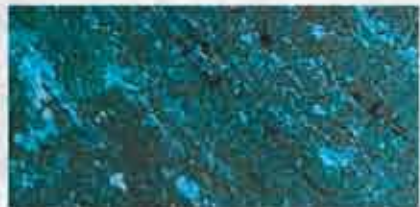

### Spread Rate:

3-4 m<sup>2</sup>/kg Coat depends on the surface nature and methoth of application

Gray color

Red color

Green color

Orange color

Brown color

Gold color