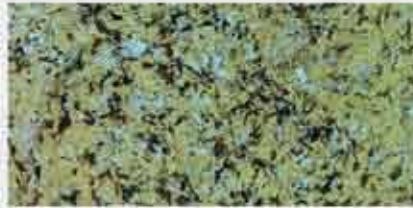

### Spread Rate:

3-4 m<sup>2</sup>/kg Coat depends on the surface nature and methoth of application

Gray color

Red color

Green color

Orange color

Brown color

Gold color