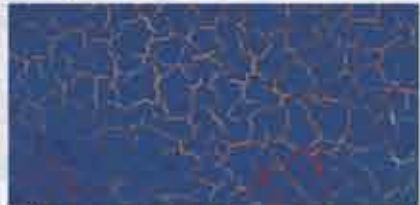

**Specifications:**

- Apply for interior use on all surface such masonry , gypsum board surfaces
- Resistance to washing and scrubbing

**Spread Rate:**

8-10m<sup>2</sup>/L (theoretically)

Purple color

Blue color