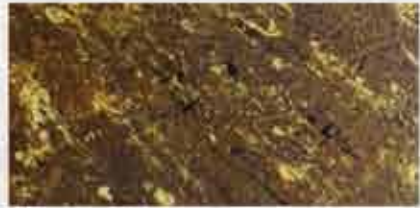

### Spread Rate:

3-4 m<sup>2</sup>/kg Coat depends on the surface nature and methoth of application

Gray color

Red color

Green color

Orange color

Brown color

Gold color